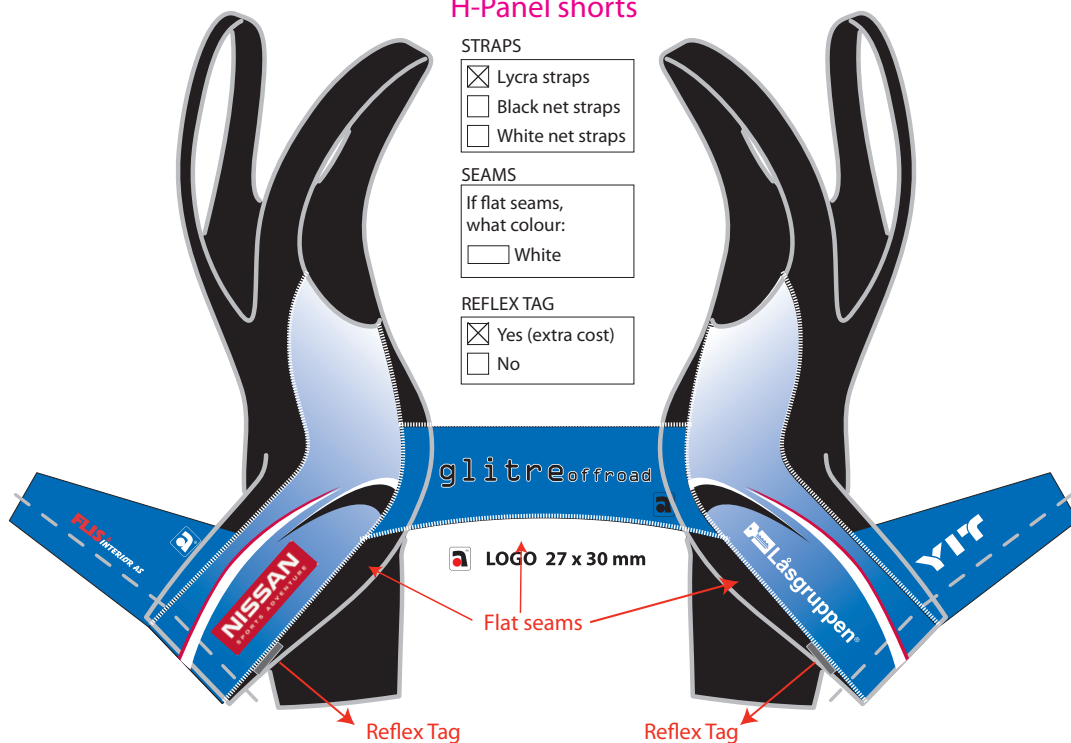

REFLEX TAG

- ☒ Yes (extra cost)
- ☐ No

Reflex Tag

Reflex Tag

Original AS Kalar Norge Sportswear Mastveien 3, 1481 Slagen Tlf: 07 05 23 00 - www.kalar.com.no		kalar® UNIQUE CYCLEWEAR	
Ordre type: Team Light ☐ Team Pro ☒	Ordre: 64680	Kunde: Glitre Offroad	
New order ☒ Reorder -no changes ☐ Reorder -with changes ☐	Last order: xxxxxx		
Designer: Henrik Aschjem ☐ Hilde Joneld ☒ Hanne Haraldsen ☒		NOTICES for design:	
Kontakt: Tom Gulbrandsen ☐ Geir Tvedt ☒ Snorre S. Jensen ☐			
Colours (Pantone): K 516 Pantone PMS 293 K 010 Black K 308		Lycra colour (Mit) shorts: 	
Korrektur: 10.02.10 | 10.05.10 | 11.05.10 Siste korr. sendt: 11.05.2010			
Godkjenning av korrektur / ansvarserklæring Dette er en korrektur på design, farger, plassering og størrelser av logoer. Kunden er selv ansvarlig for at alle elementer er tatt med og plassert slik han ønsker det. Når den siste korrektur er godkjent av kunden, er det hans ansvar om noe er uteløst eller feil. Kalar produserer i henhold til siste godkjente korrektur. Det gis en opprettelse på et fargene kan ha et avvik på +/- 2% på grunn av utforårsagte typer stoff absorberer farger forskjellig.			
Copyright original		LOGOS (Pantone):	
glitreoffroad Låsgruppen®		glitre offroad NISSAN SPORTS ADVENTURE